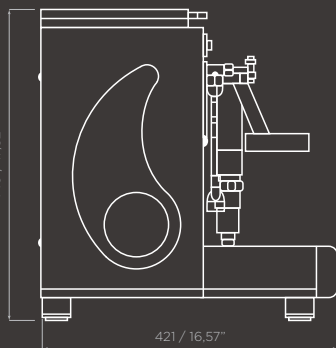

FRONT

306 / 12,04"

440 / 17,32"

421 / 16,57"

ELECTRICAL & MECHANICAL SPECIFICATIONS

	GIOVE I	GIOVE II
AC Power	220 - 240 V	220 - 240 V
Pump	Ulka 15 bar	Ulka 15 bar
Group	E61	E61
Watts	1300	650 + 650
Boiler Size	1.8 litre	1 + 1.2 litre
Boiler Material	Stainless steel insulated copper boiler	
Water Tank	3 litre	3 litre
Gross Weight	8.5 kg	9.5 kg