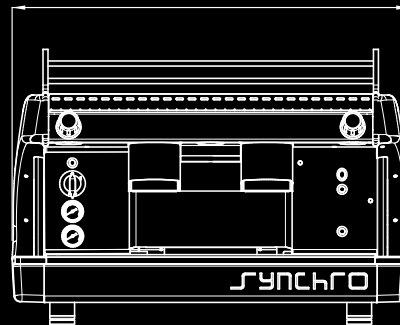

## MODELS:

Available in a 2 group or 3 group semi-automatic

## DIMENSIONS:

2 group: 80.2cm (wide) 59.3cm (deep) 55.7 (high)

3 group: 97.1cm (wide) 59.3cm (deep) 55.7 (high)

## POWER REQUIREMENTS:

2 group - 15 (A)

3 group - 20 (A)

80.2 CM

2 GROUP

97.1 CM

3 GROUP

59.3 CM