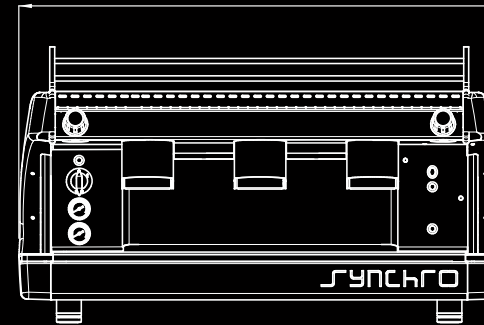

## DIMENSIONS:

2 group: 80.2cm (wide) 59.3cm (deep) 55.7 (high)

3 group: 97.1cm (wide) 59.3cm (deep) 55.7 (high)

## POWER REQUIREMENTS:

2 group - 15 (A)

3 group - 20 (A)

80.2 CM

2 GROUP

97.1 CM

3 GROUP

59.3 CM