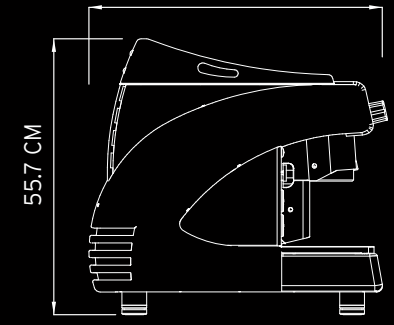

## DIMENSIONS:

2 group: 80.2cm (wide) 59.3cm (deep) 55.7 (high)

3 group: 97.1cm (wide) 59.3cm (deep) 55.7 (high)

## POWER REQUIREMENTS:

2 group - 15 (A)

3 group - 20 (A)

80.2 CM

2 GROUP

97.1 CM

3 GROUP

59.3 CM